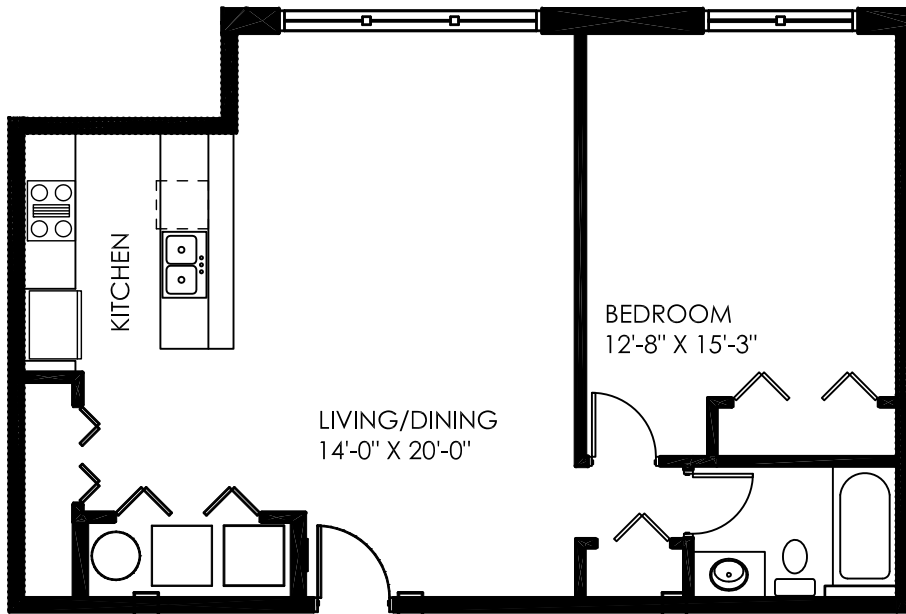

UNIT 408
 One Bedroom Unit
 Approx. 855 SF

154 West Second Street
 Boston, MA 02127

unit 408, 1 bedroom unit, 855 SF

TheSignalBuilding.com
 Wadleigh & Associates, LLC
 Declan O'Toole (dotoole@triadalphabet.com)
 617.279.0550