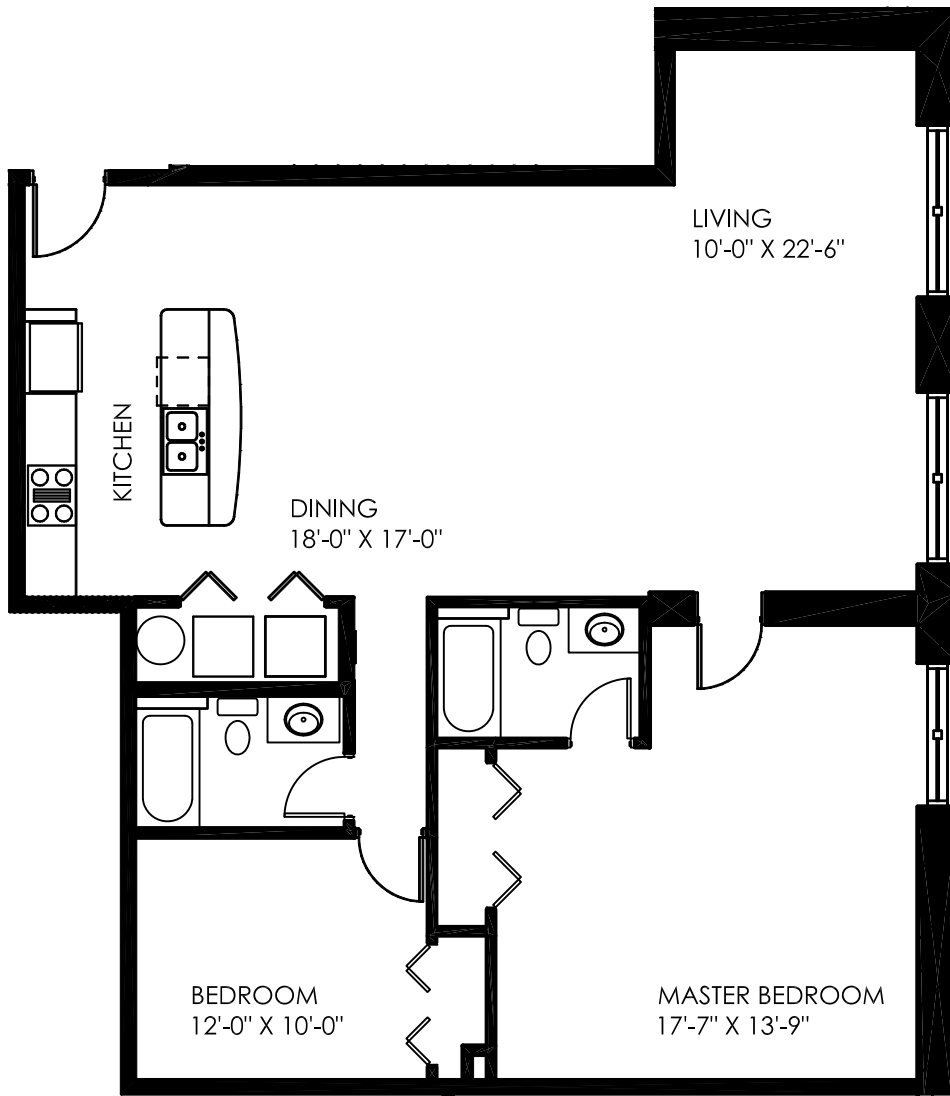

UNIT 206  
Two Bedroom Unit  
Approx. 1,432 SF

154 West Second Street  
Boston, MA 02127

unit 206, 2 bedroom unit, 1,432 SF

TheSignalBuilding.com  
Wadleigh & Associates, LLC  
Declan O'Toole (dotoole@triadalpha.com)  
617.279.0550

THE signal BUILDING