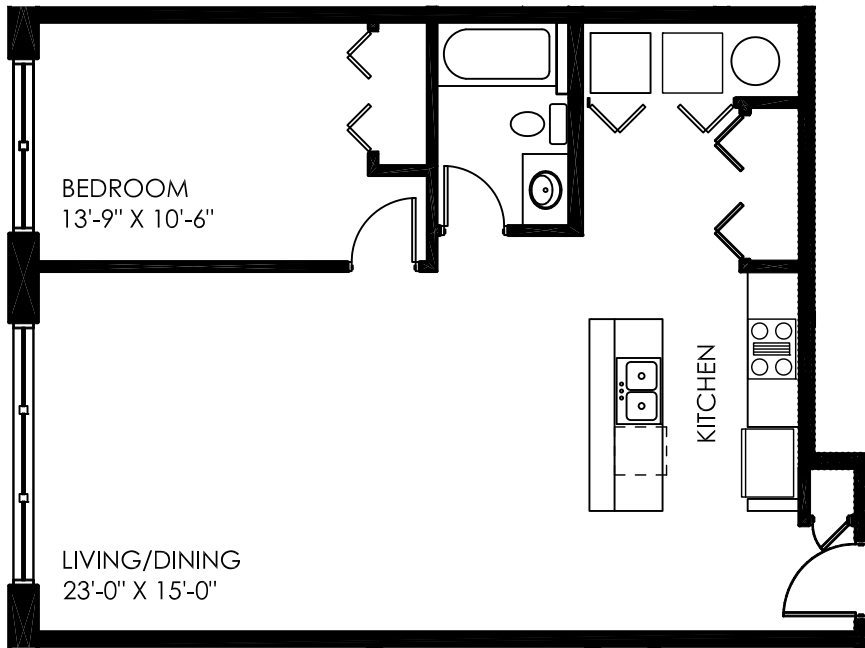

UNIT 204  
 1 Bedroom Unit  
 Approx. 863 SF

154 West Second Street  
 Boston, MA 02127

unit 204, 1 bedroom unit, 863 SF

TheSignalBuilding.com  
 Wadleigh & Associates, LLC  
 Declan O'Toole (dotoole@triadalpha.com)  
 617.279.0550