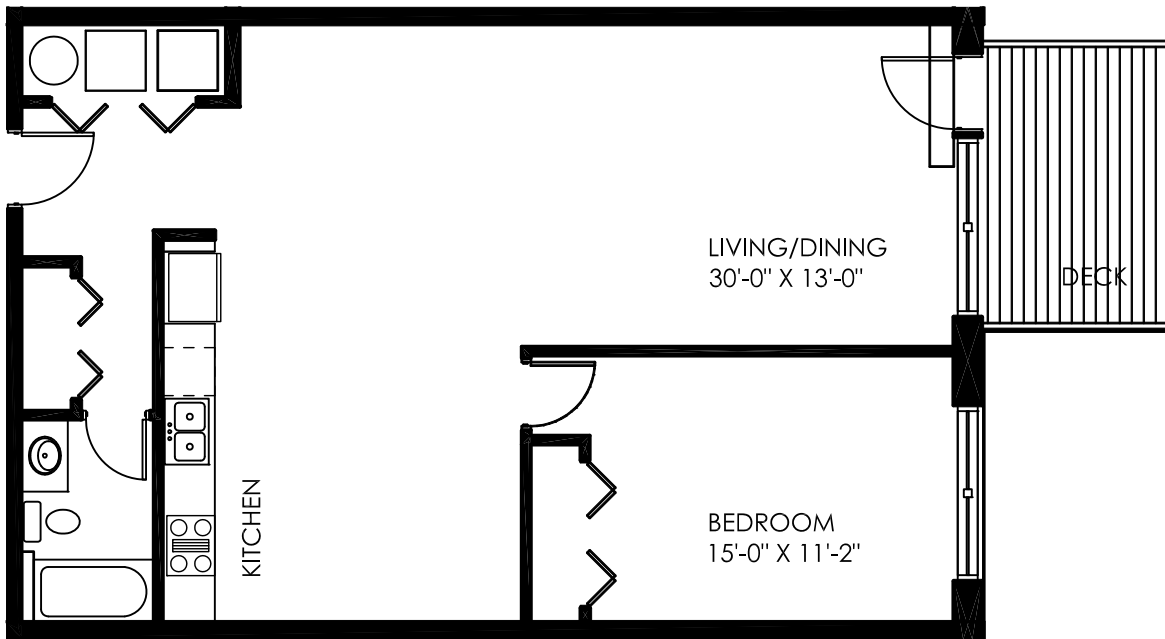

UNIT 108
 Artist One-Bedroom
 Approx. 1,015 SF

154 West Second Street
 Boston, MA 02127

unit 108, artist one-bedroom, 1,015 SF

TheSignalBuilding.com
 Wadleigh & Associates, LLC
 Declan O'Toole (dotoole@triadalpa.com)
 617.279.0550

THE signal BUILDING