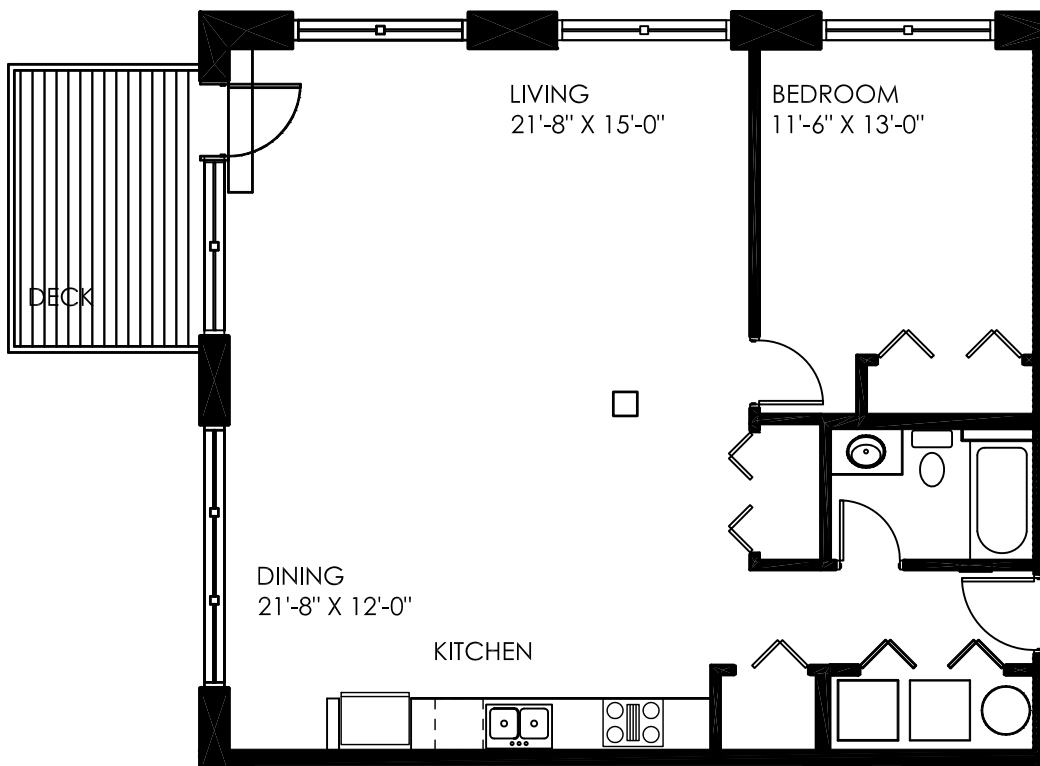

UNIT 103
 One Bedroom Unit
 Approx. 1,018 SF

154 West Second Street
 Boston, MA 02127

unit 103, 1 bedroom unit, 1,018 SF

TheSignalBuilding.com
 Wadleigh & Associates, LLC
 Declan O'Toole (dotoole@triadalpha.com)
 617.279.0550